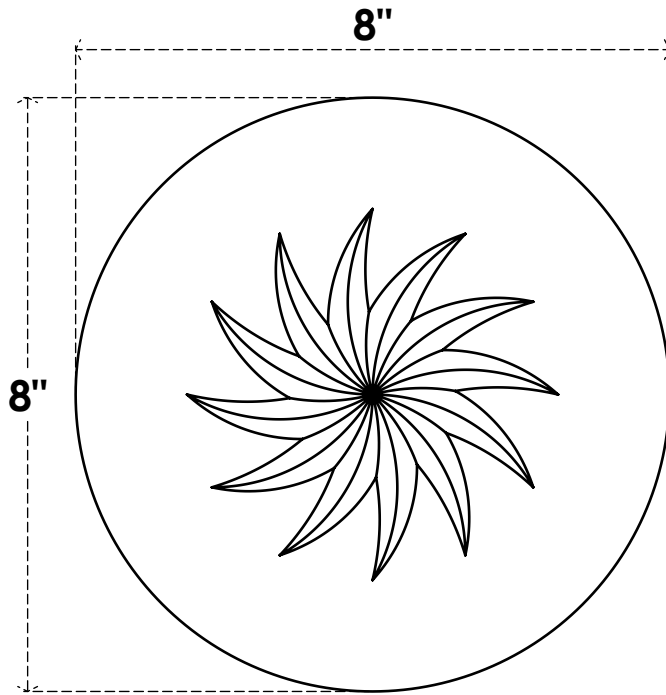

# ROSP080X080X100GRY12

8"W X 8"H X 1"P STANDARD GRAYSON SPIRAL ROSETTE WITH SQUARE EDGE, ARCHITECTURAL GRADE PVC

**FRONT**

**SIDE**

EKENA MILLWORK  
2300 WEST MAIN ST.  
CLARKSVILLE, TX 75426  
TOLL FREE: 866-607-0453  
WWW.EKENAMILLWORK.COM