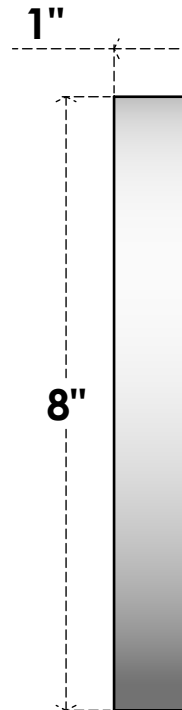

# ROSP080X080X100GRY12

8"W X 8"H X 1"P STANDARD GRAYSON SPIRAL ROSETTE WITH SQUARE EDGE, ARCHITECTURAL GRADE PVC

**FRONT**

**SIDE**

EKENA MILLWORK  
2300 WEST MAIN ST.  
CLARKSVILLE, TX 75426  
TOLL FREE: 866-607-0453  
WWW.EKENAMILLWORK.COM

**NOTES**

1. INSTALLATION TO BE COMPLETED IN ACCORDANCE WITH MANUFACTURER'S SPECIFICATIONS.
2. DRAWING MAY NOT BE TO SCALE
3. THIS DRAWING IS INTENDED FOR DESIGN AND PLANNING PURPOSES ONLY.
4. ALL INFORMATION CONTAINED HEREIN WAS CURRENT AT THE TIME OF DEVELOPMENT BUT MUST BE REVIEWED AND APPROVED BY THE PRODUCT MANUFACTURER TO BE CONSIDERED ACCURATE.
5. ARCHITECTURAL GRADE PVC PRODUCTS ARE MADE FROM EXPANDED CELLULAR PVC AND COME NATURALLY WHITE BUT MAY BE PAINTED